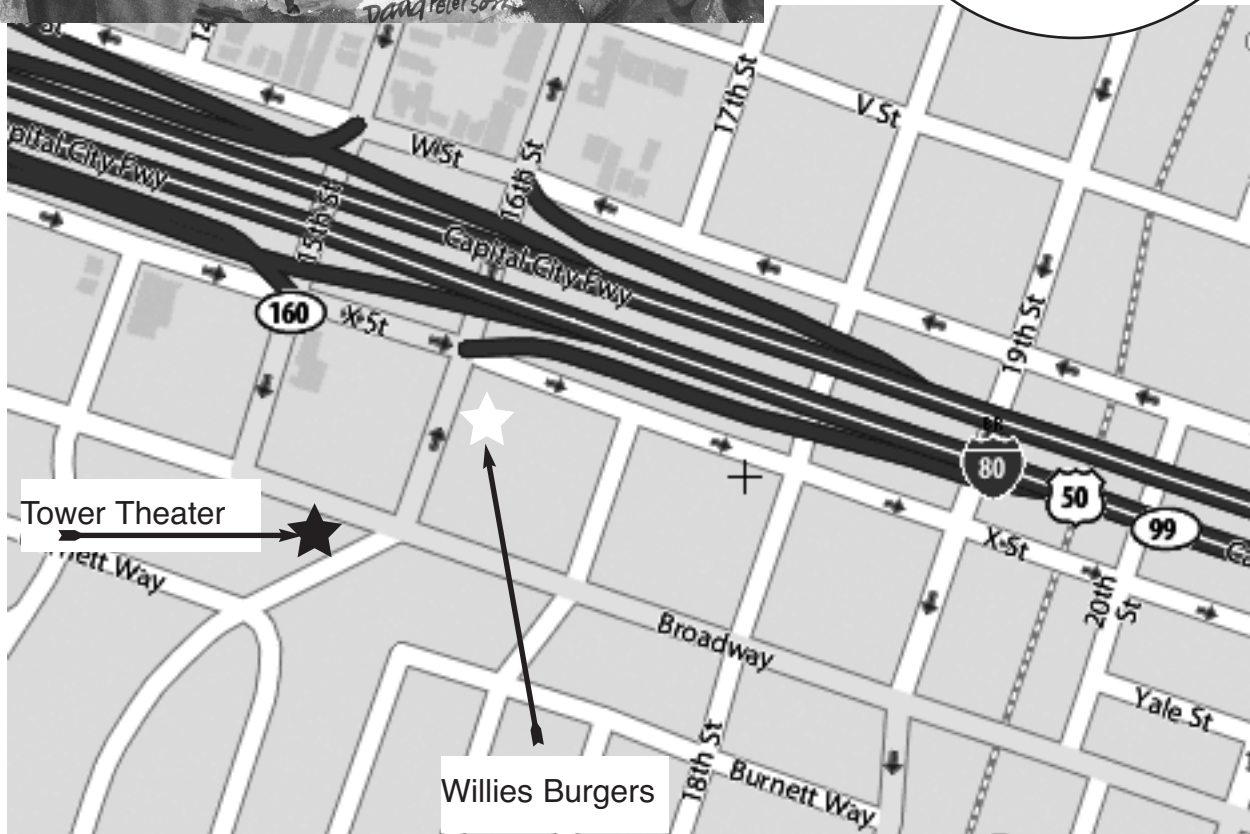

# 3rd Saturday Paint Out - Tower Theater

**9:00 am - 1 pm Saturday, January 18, 2014**

Meet in the south end of Willies Burgers parking lot, 2415 16th St., Sacramento, CA 95818, which is opposite our famous Sacramento icon, the Tower Theatre. Plenty of views are available from Willies Burgers as well as coffee, breakfast, lunch and restrooms. Remember 16th Street is one way northbound, enter from Broadway on the right. Please be courteous to Willies customers by not parking close to the restaurant. The Tower Theater is located at 2508 Land Park Drive Sacramento, CA 95818

Meet at the location at  
9:00 am.  
THIS IS NOT AN SFAC  
ACTIVITY IT IS OPEN TO  
ALL ARTISTS  
Call a friend to car pool

Lost? Questions?  
Can't find us?  
Call David Peterson:  
Cell:  
**916-716-5951**