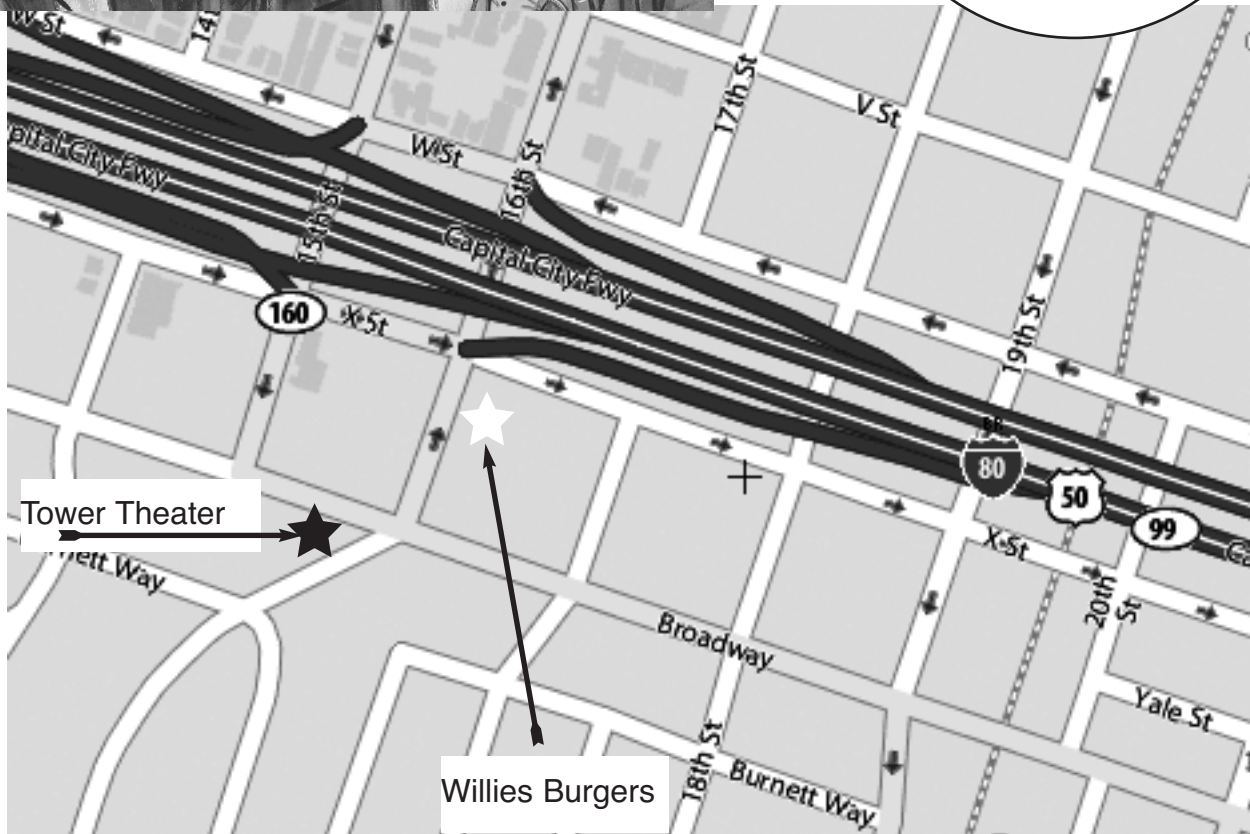

3rd Saturday Paint Out - Tower Theater

9:00 am - 12:30 pm Saturday, December 18, 2010

Meet in the south end of Willies Burgers parking lot, 2415 16th St., Sacramento, CA 95818, which is opposite our famous Sacramento icon, the Tower Theatre. Plenty of views are available from Willies Burgers as well as coffee, breakfast, lunch and restrooms. Remember 16th Street is one way northbound, enter from Broadway on the right. Please be courteous to Willies customers by not parking close to the restaurant.

The Tower Theater is located at 2508 Land Park Drive Sacramento, CA 95818

Meet at the location at
9:00 am.
THIS IS NOT AN SFAC
ACTIVITY IT IS OPEN TO
ALL ARTISTS
Call a friend to car pool

Lost? Questions?
Can't find us?
Call David Peterson:
Cell:
916-716-5951